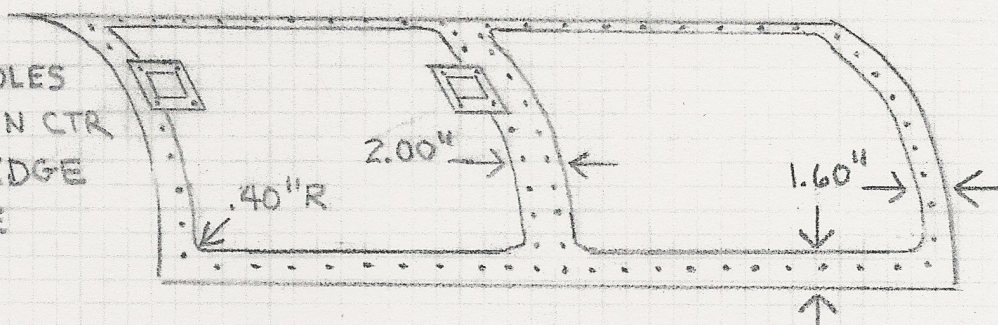

N8288J

VAC-134-79

1 MAY 2011

ORIGINAL CANOPY TOP

NEW CANOPY TOP FRAME

\* SCREW HOLES  
2.00" BTWN CTR  
W/ .50" EDGE  
DISTANCE

PLEXIGLAS PANELS

RETAINER STRAPS